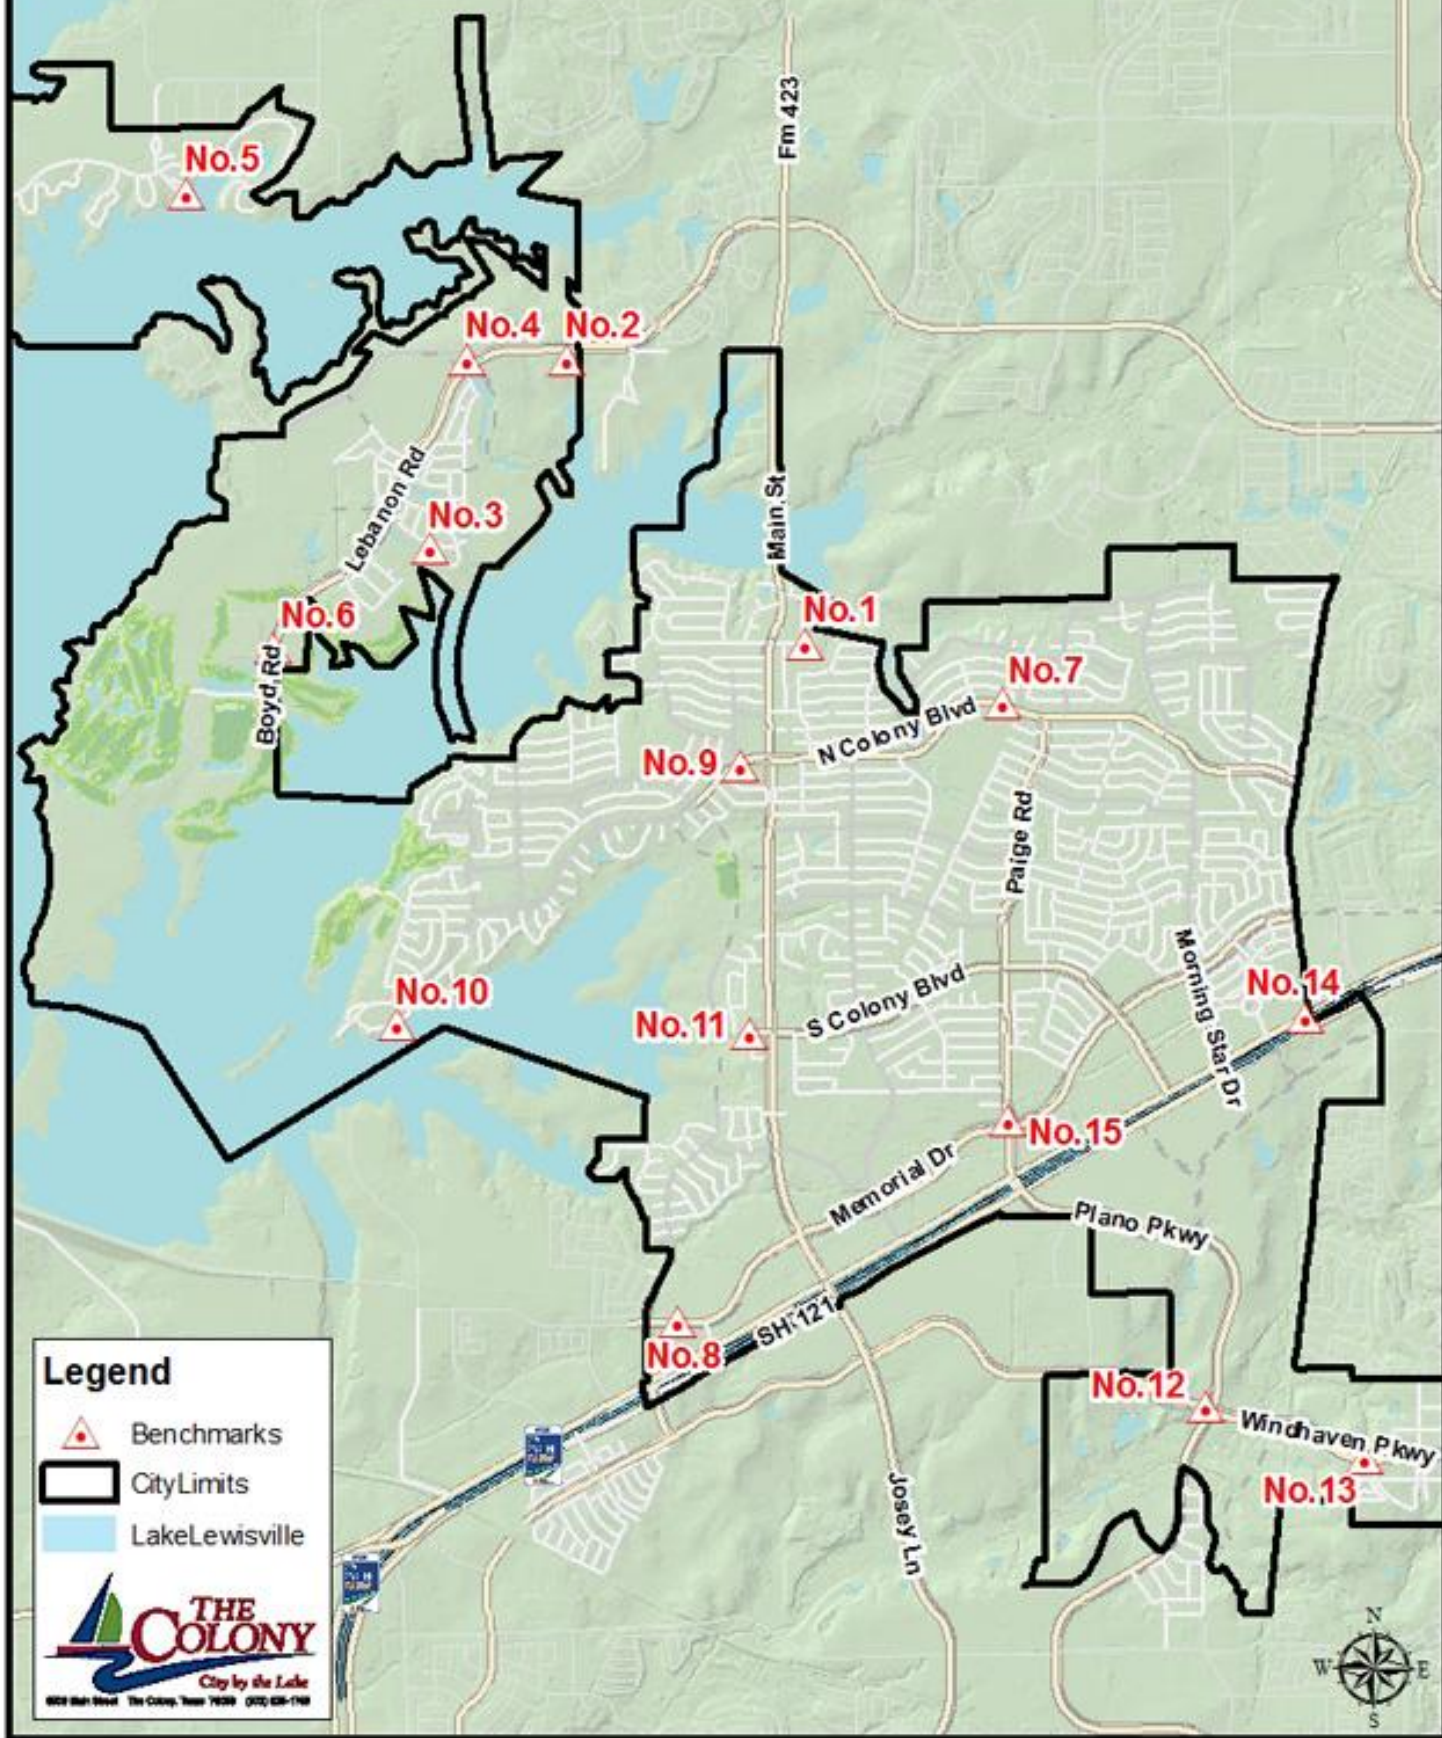

City of The Colony GPS Benchmarks/ Monuments

Legend

-  Benchmarks
-  City Limits
-  Lake Lewisville