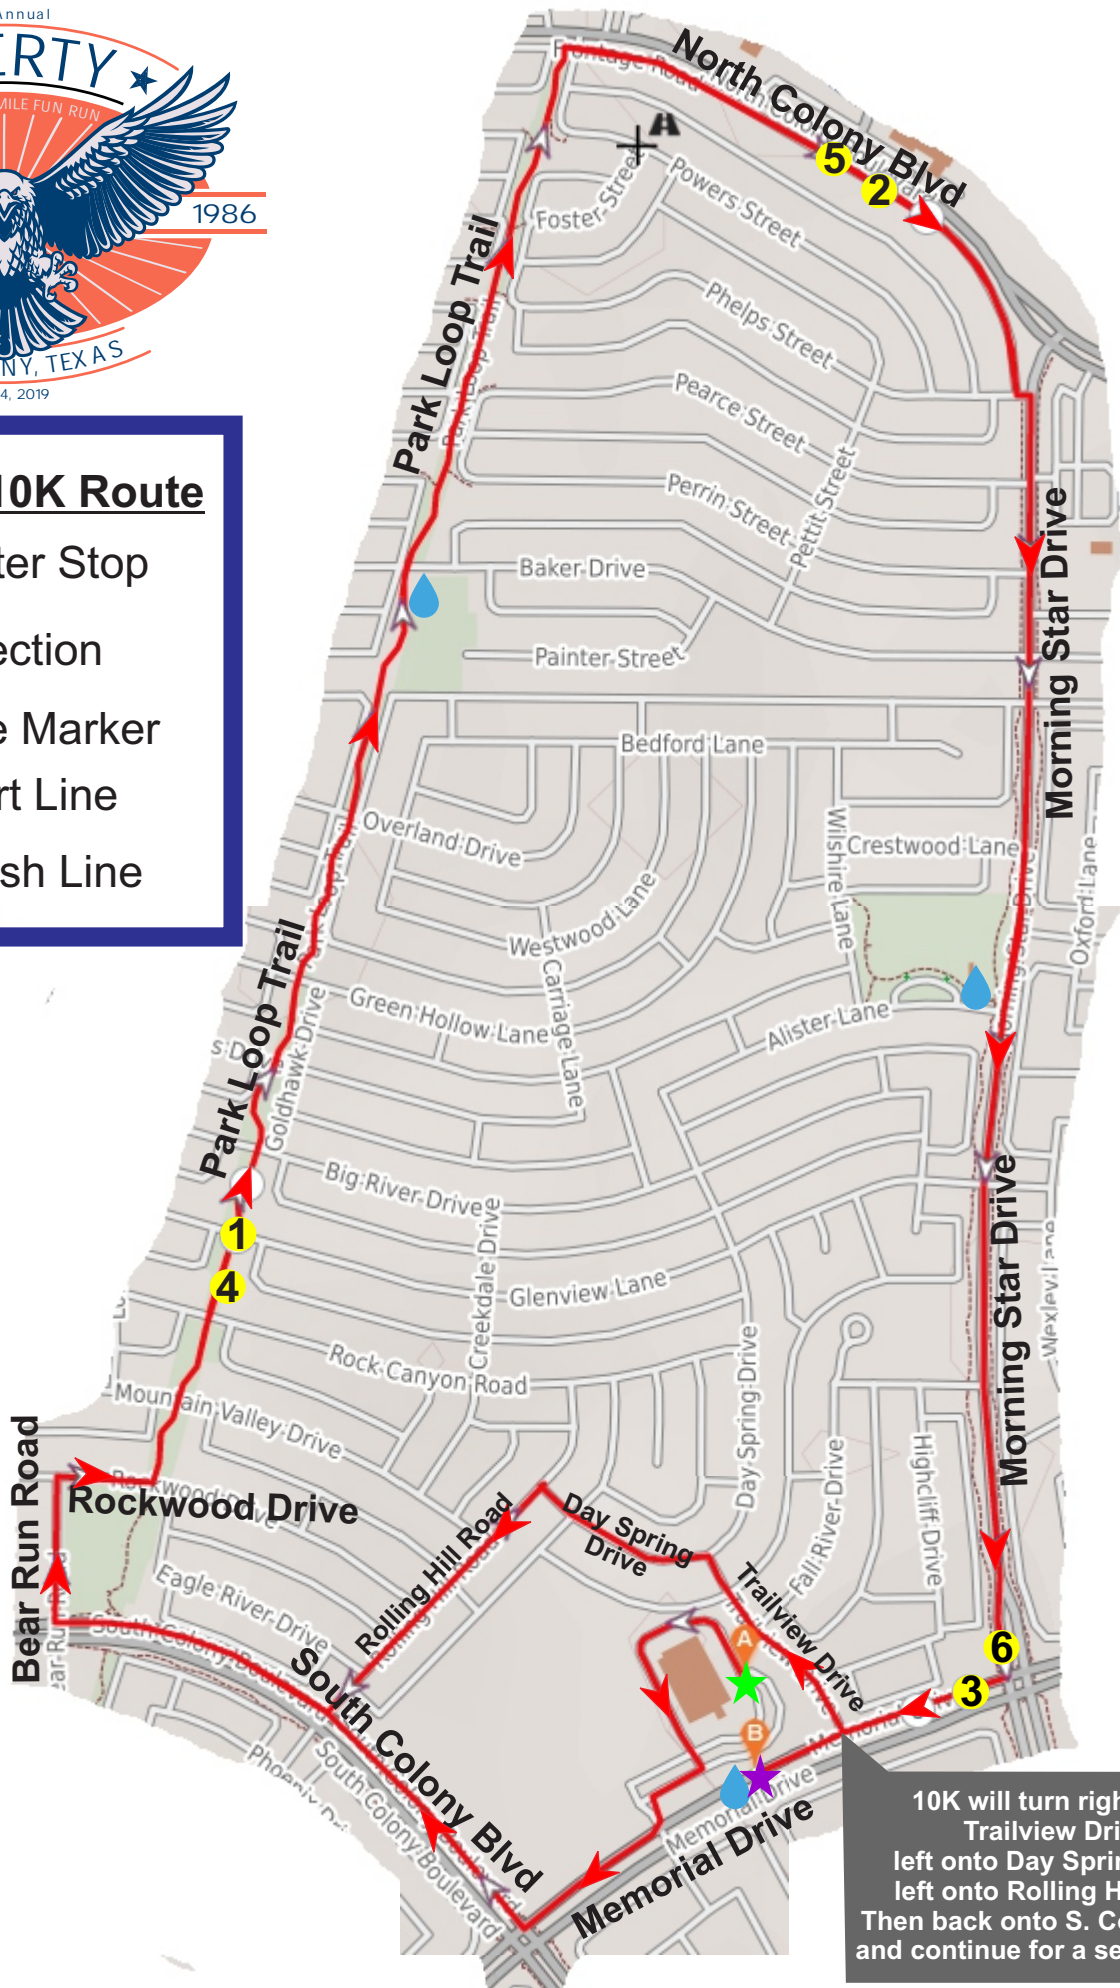

Liberty 10K Route

-  - Water Stop
-  - Direction
-  - Mile Marker
-  - Start Line
-  - Finish Line

10K will turn right onto Trailview Drive
 left onto Day Spring Drive
 left onto Rolling Hill Road
 Then back onto S. Colony Blvd
 and continue for a second loop.